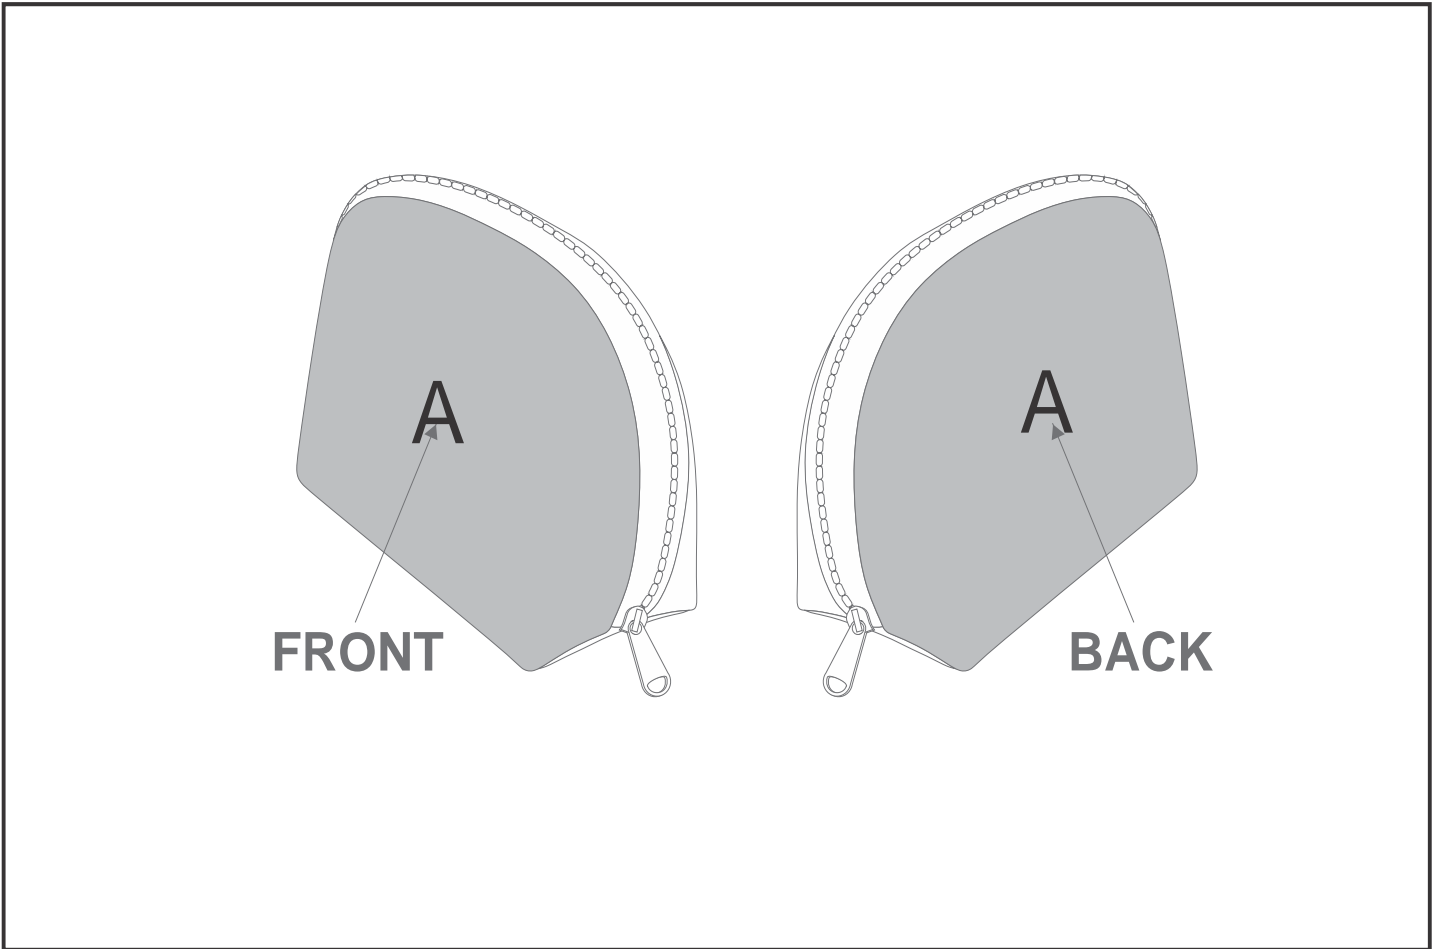

BC-HP-10-G

Hoppla Victoria Midi Cosmetic Bag

Need to know:

- Includes 1-Position Sublimation (setup fees apply)
- Please Note: We cannot guarantee 100% logo Alignment on all Brandable Panels.

Branding Options:

Position	Branding Method (Branding Code)	No. of Colours	Dimension
A	Custom Sublimation A (CPSUB-A)	Full Colour	281mm wide x 407mm high